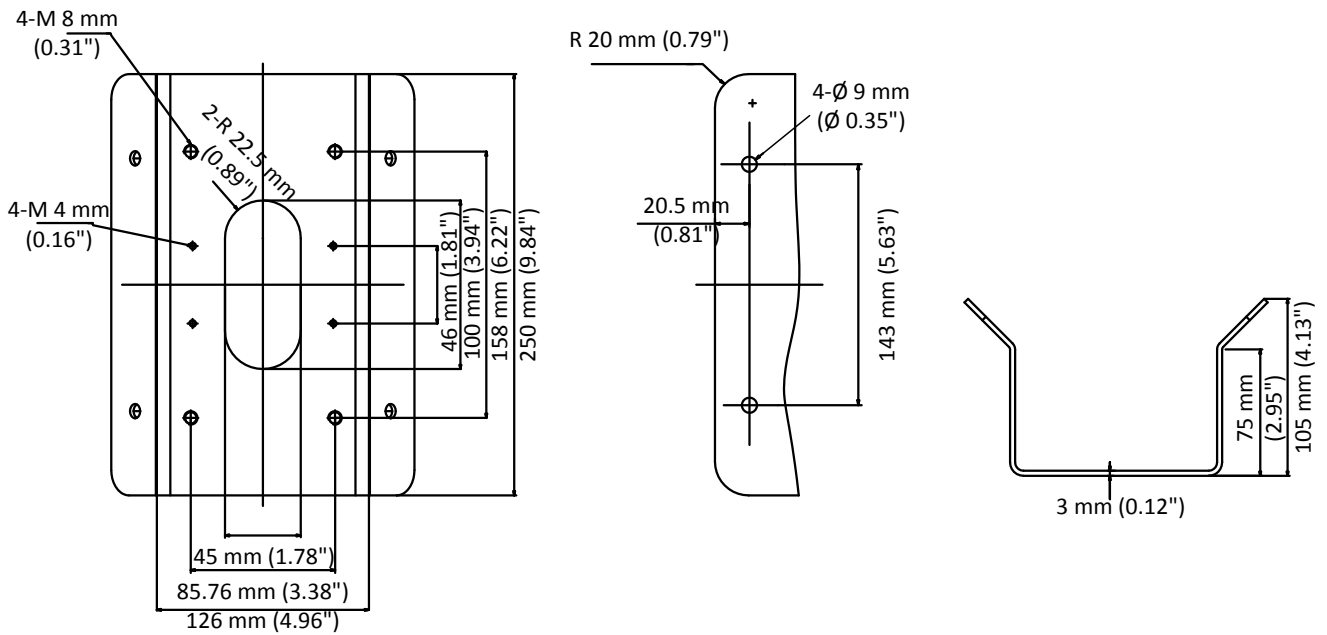

DS-1476ZJ-SUS

Corner Mount

Feature

- Stainless steel material with surface spray treatment
- Extends camera's field of view

Dimension

Available Model

DS-1476ZJ-SUS

Parameter

Model	DS-1476ZJ-SUS
Parameters	Corner Mount
Appearance	Hikvision White
Material	Stainless Steel
Dimension	250 mm × 126 mm × 105 mm (9.84" × 4.96" × 4.13")
Weight	2280 g (5.03 lb.)

Note

- Waterproof rubber is necessary for the outdoor application.
- The wall must be capable of supporting at least 3 times as much as the total weight of the camera and the mount.
- The mount's maximum load capacity is 10 Kg (22 lb.).